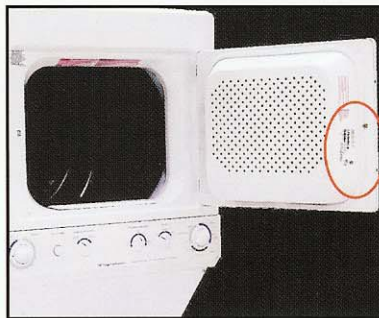

Laundry Center

Serial Number Location: Open the door to the dryer, and the model and serial number are located on the outer edge of the door near the handle.