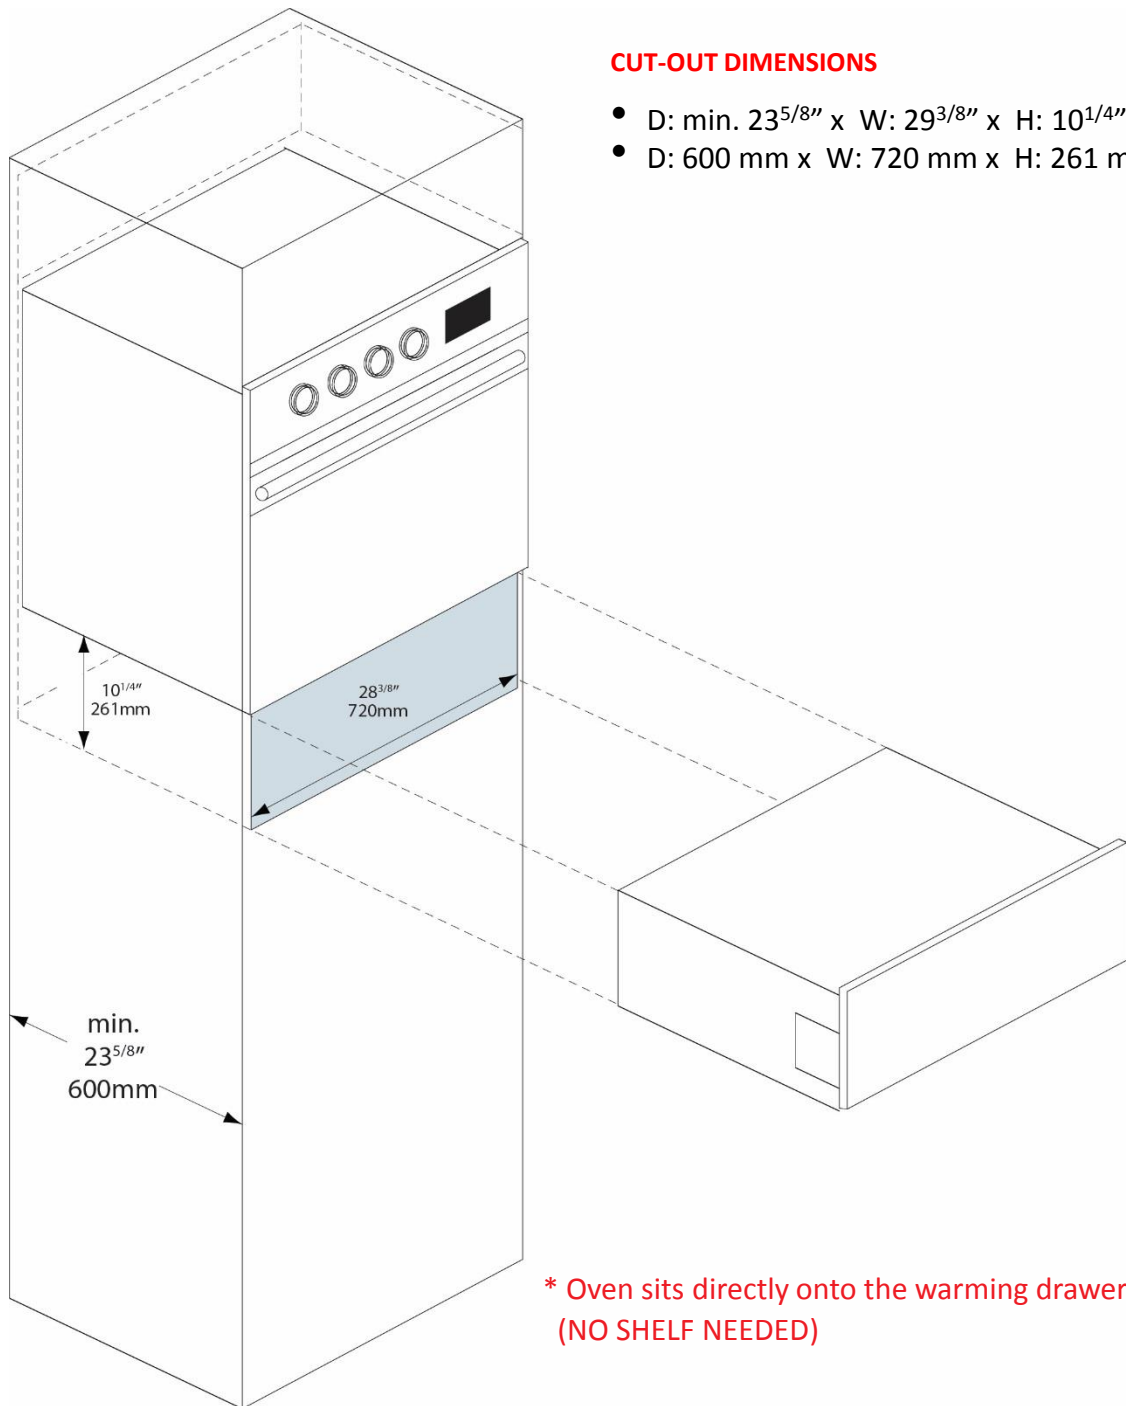

WD76-25
30" WARMING DRAWER

AEG

WD76-25

30" STAINLESS STEEL WARMING DRAWER

WARMING DRAWER FEATURES

- 30" wide stainless steel warming drawer
- Touch-open : no handle
- 4 programs (defrost, proofing dough, crockery warming, food warming)
- 9.8" (25cm) high
- 15 place setting capacity

OVERALL WARMING DRAWER DIMENSIONS

- D: 22^{1/16"} x W: 29^{13/16"} x H: 9^{7/8"}
- D: 560 mm x W: 758 mm x H: 251 mm

CUT-OUT DIMENSIONS

- D: min. 23^{5/8"} x W: 29^{3/8"} x H: 10"
- D: 600 mm x W: 720 mm x H: 261 mm

***Oven can sit directly on the warming drawer**

WD76-25

30" STAINLESS STEEL WARMING DRAWER

CUT-OUT DIMENSIONS

- D: $\text{min. } 23\frac{5}{8}"$ x W: $29\frac{3}{8}"$ x H: $10\frac{1}{4}"$
- D: 600 mm x W: 720 mm x H: 261 mm