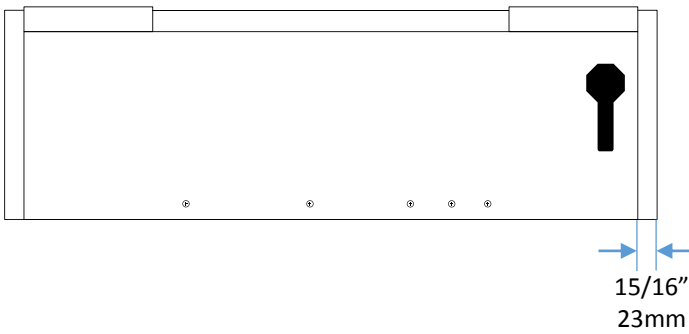

WD76-25

30" STAINLESS STEEL WARMING DRAWER

BACK

*Oven can sit directly on the warming drawer