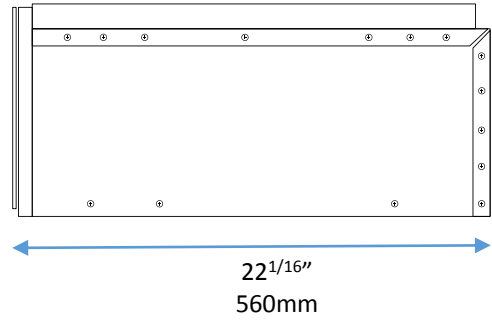

WD76-25

30" STAINLESS STEEL WARMING DRAWER

SIDE

*Oven can sit directly on the warming drawer