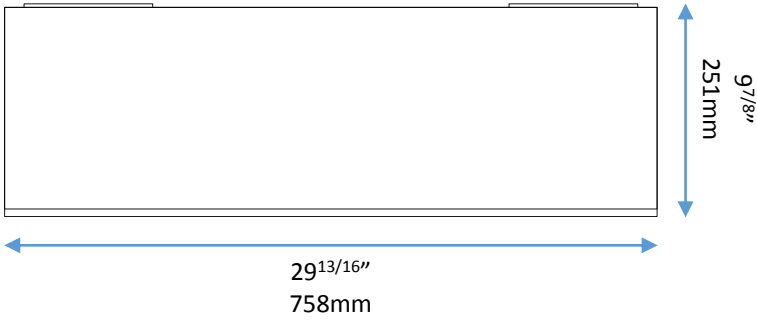

WD76-25

30" STAINLESS STEEL WARMING DRAWER

FRONT