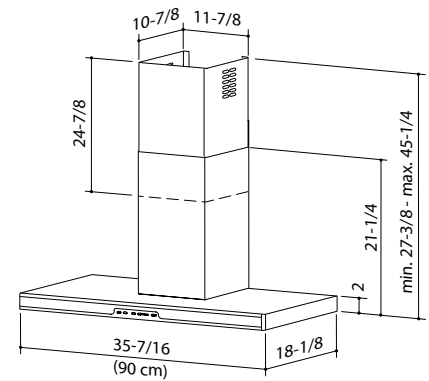

Installation height above the cooking surface: 24"-30"

Telescopic flue for 8'-9' ceiling is standard. Optional flue extensions for 10'-11' ceiling

Reversible telescopic flue allows non-ducted recirculation. (see page 68)

For more details see the product specifications sheet found at www.BESTRangeHoods.com