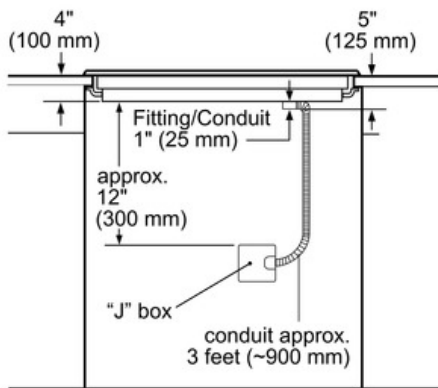

Cooktops

36" Electric Cooktop 800 Series - Black Frameless NET8668UC

measurement in inches (mm)