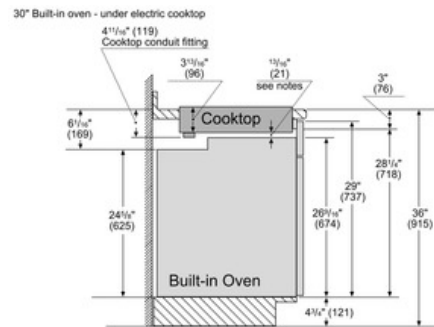

Notes:

measurements in inches (mm)