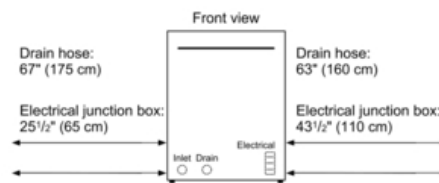

measurements in inches (mm)

All connections are at the rear of the appliance.
Extension for drain hose available as accessory.
Power cord for connection to electrical outlet (3-prong plug) available as accessory.