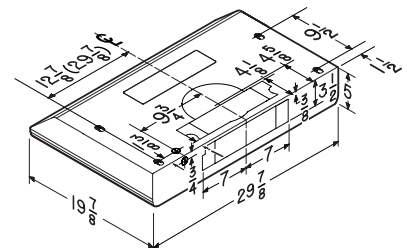

Broan-NuTone Canada ULC
1140 Tristar Drive
Mississauga (Ontario) L5T 1H9
1-888-882-7626

www.broan.ca

Specifications subject to change without notice.
©2017 Broan-NuTone ULC

*THE HVI (HOME VENTILATING INSTITUTE) CERTIFIES THE PERFORMANCE OF NORTH AMERICAN HOME VENTILATING PRODUCTS. IF A RANGE HOOD IS NOT HVI CERTIFIED, THERE ARE NO GUARANTEES REGARDING ITS PERFORMANCE.