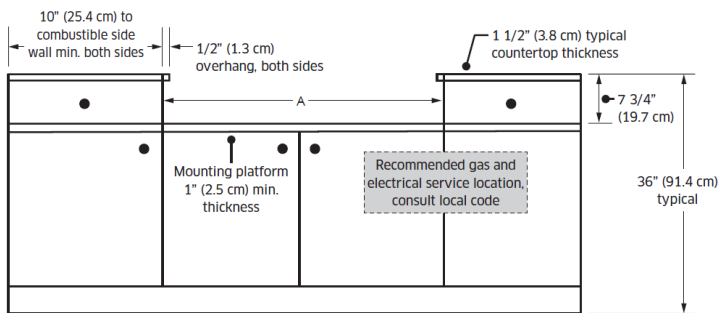

DTT36M976
36-INCH GAS RANGETOP
 MODERNIST COLLECTION

APPLIANCE DIMENSIONS

Installed Rangetop - Side View

CABINET/COUNTERTOP DIMENSIONS

Product tolerances: $\pm 1/16$ " (± 1.6 mm) -0 unless otherwise noted.

	36"
A - Cutout Width	36" (91.4cm)

Cabinet/Countertop Dimensions - Front View

DTT36M976
36-INCH GAS RANGETOP
 MODERNIST COLLECTION

CABINET/COUNTERTOP CUTOUT DIMENSIONS

	36"
A - Cutout Width	36" (91.4cm)
B - Hole Offset	16 5/8" (42.2cm)

CLEARANCE DIMENSIONS

	36"
A	36" (91.41cm)
B	36" (91.4cm)* 42" (106.7cm)**

NOTE: All vertical clearances must be maintained for a minimum of 18" (457mm) above the cooking surface.