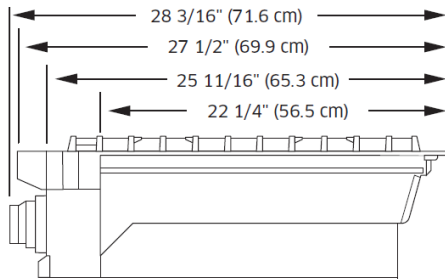

ACCESSORIES (INCLUDED)
Wok Ring
Brass Burner Caps
Black Burner Caps

BURNER PERFORMANCE	
Total Number of Cooktop Burners	4 (Brass)
Right Front (BTU)	22,000 Dual (Simmer)
Right Rear (BTU)	9,000 Stack Dual (Simmer)
Left Front (BTU)	18,000 Dual (Simmer)
Left Rear (BTU)	16,000 Dual (Simmer)
Sealed Burners	Yes
GRIDDLE PERFORMANCE	
Electric	1,400W
CONTROL FEATURES	
LED Knob Backlighting	Yes
LED Ambient Lighting	Yes
LED Control Button	Yes
Wi Fi Connect LED	Yes
Wi Fi Connect Button	Yes
Bluetooth Connect LED	Yes
Bluetooth Connect Button	Yes
ADDITIONAL FEATURES	
Re-Ignition	Yes
Oil Pan	Yes
INSTALLATION	
Gas Type	Natural Gas/Liquid Propane
High Altitude Available	Yes
Power Cord	Yes
TECHNICAL DETAILS	
Circuit Breaker (A)	15
Volts (V)	120
Frequency (Hz)	60
Energy Source	Gas and Electric
DIMENSIONS & WEIGHT	
Appliance Dimensions (H x W x D) (in.)	8" x 36" x 24"
Required Cutout Size (W x H) (in.)	7 3/4" x 36" x 24"
WARRANTY	
Limited, Parts and Labor	1 Year

DTT36M976
36-INCH GAS RANGETOP
 MODERNIST COLLECTION

APPLIANCE DIMENSIONS

Installed Rangetop - Side View

CABINET/COUNTERTOP DIMENSIONS

Product tolerances: $\pm 1/16$ " (± 1.6 mm) -0 unless otherwise noted.

	36"
A - Cutout Width	36" (91.4cm)

Cabinet/Countertop Dimensions - Front View

DTT36M976
36-INCH GAS RANGETOP
 MODERNIST COLLECTION

CABINET/COUNTERTOP CUTOUT DIMENSIONS

	36"
A - Cutout Width	36" (91.4cm)
B - Hole Offset	16 5/8" (42.2cm)

CLEARANCE DIMENSIONS

	36"
A	36" (91.41cm)
B	36" (91.4cm)* 42" (106.7cm)**

NOTE: All vertical clearances must be maintained for a minimum of 18" (457mm) above the cooking surface.