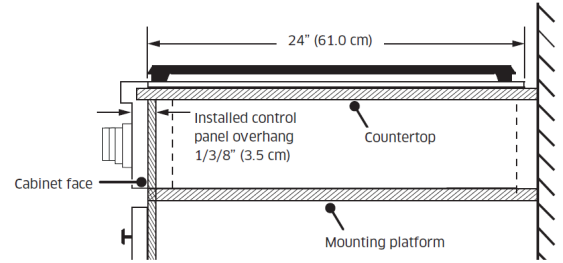

ACCESSORIES (INCLUDED)
Wok Ring
Brass Burner Caps
Black Burner Caps

BURNER PERFORMANCE	
Total Number of Cooktop Burners	4 (Brass)
Right Front (BTU)	22,000 Dual (Simmer)
Right Rear (BTU)	9,000 Stack Dual (Simmer)
Left Front (BTU)	18,000 Dual (Simmer)
Left Rear (BTU)	16,000 Dual (Simmer)
Sealed Burners	Yes
GRIDDLE PERFORMANCE	
Electric	1,400W
CONTROL FEATURES	
LED Knob Backlighting	Yes
LED Ambient Lighting	Yes
LED Control Button	Yes
Wi Fi Connect LED	Yes
Wi Fi Connect Button	Yes
Bluetooth Connect LED	Yes
Bluetooth Connect Button	Yes
ADDITIONAL FEATURES	
Re-Ignition	Yes
Oil Pan	Yes
INSTALLATION	
Gas Type	Natural Gas/Liquid Propane
High Altitude Available	Yes
Power Cord	Yes
TECHNICAL DETAILS	
Circuit Breaker (A)	15
Volts (V)	120
Frequency (Hz)	60
Energy Source	Gas and Electric
DIMENSIONS & WEIGHT	
Appliance Dimensions (H x W x D) (in.)	8" x 36" x 24"
Required Cutout Size (W x H) (in.)	7 3/4" x 36" x 24"
WARRANTY	
Limited, Parts and Labor	1 Year

DTT36M976
36-INCH GAS RANGETOP
 MODERNIST COLLECTION

APPLIANCE DIMENSIONS

Installed Rangetop - Side View

CABINET/COUNTERTOP DIMENSIONS

Product tolerances: $\pm 1/16$ " (± 1.6 mm) -0 unless otherwise noted.

	36"
A - Cutout Width	36" (91.4cm)

Cabinet/Countertop Dimensions - Front View

DTT36M976
36-INCH GAS RANGETOP
 MODERNIST COLLECTION

CABINET/COUNTERTOP CUTOUT DIMENSIONS

	36"
A - Cutout Width	36" (91.4cm)
B - Hole Offset	16 5/8" (42.2cm)

CLEARANCE DIMENSIONS

	36"
A	36" (91.41cm)
B	36" (91.4cm)* 42" (106.7cm)**

NOTE: All vertical clearances must be maintained for a minimum of 18" (457mm) above the cooking surface.