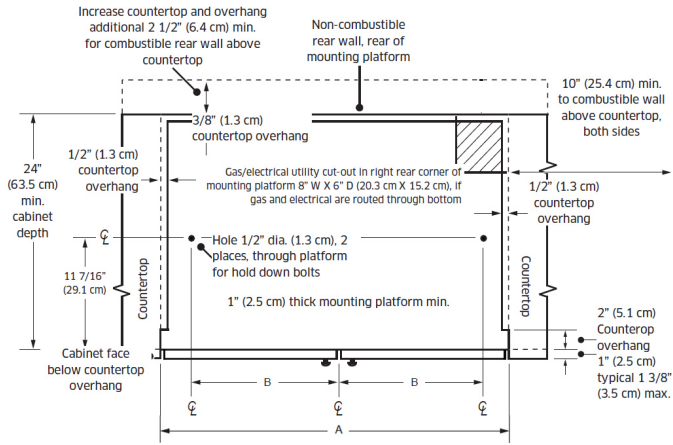

DTT36M976
36-INCH GAS RANGETOP
 MODERNIST COLLECTION

APPLIANCE DIMENSIONS

Installed Rangetop - Side View

CABINET/COUNTERTOP DIMENSIONS

Product tolerances: $\pm 1/16$ " (± 1.6 mm) -0 unless otherwise noted.

	36"
A - Cutout Width	36" (91.4cm)

Cabinet/Countertop Dimensions - Front View

DTT36M976
36-INCH GAS RANGETOP
 MODERNIST COLLECTION

CABINET/COUNTERTOP CUTOUT DIMENSIONS

	36"
A - Cutout Width	36" (91.4cm)
B - Hole Offset	16 5/8" (42.2cm)

CLEARANCE DIMENSIONS

	36"
A	36" (91.41cm)
B	36" (91.4cm)* 42" (106.7cm)**

NOTE: All vertical clearances must be maintained for a minimum of 18" (457mm) above the cooking surface.