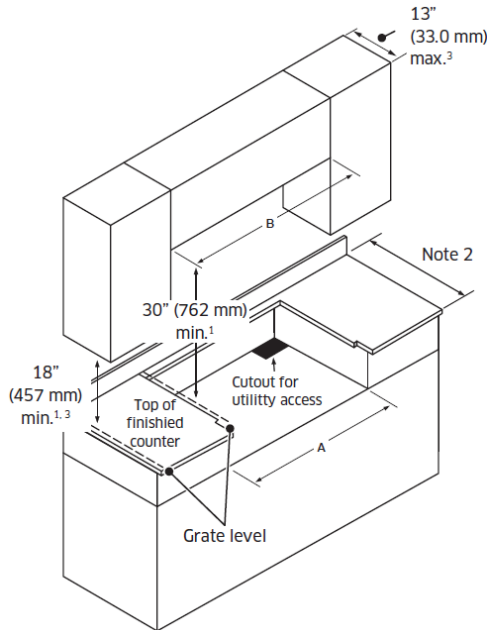

DTT36M976
36-INCH GAS RANGETOP
 MODERNIST COLLECTION

APPLIANCE DIMENSIONS

Installed Rangetop - Side View

CABINET/COUNTERTOP DIMENSIONS

Product tolerances: $\pm 1/16$ " (± 1.6 mm) -0 unless otherwise noted.

	36"
A - Cutout Width	36" (91.4cm)

Cabinet/Countertop Dimensions - Front View

DTT36M976
36-INCH GAS RANGETOP
 MODERNIST COLLECTION

CABINET/COUNTERTOP CUTOUT DIMENSIONS

	36"
A - Cutout Width	36" (91.4cm)
B - Hole Offset	16 5/8" (42.2cm)

CLEARANCE DIMENSIONS

	36"
A	36" (91.41cm)
B	36" (91.4cm)* 42" (106.7cm)**

NOTE: All vertical clearances must be maintained for a minimum of 18" (457mm) above the cooking surface.