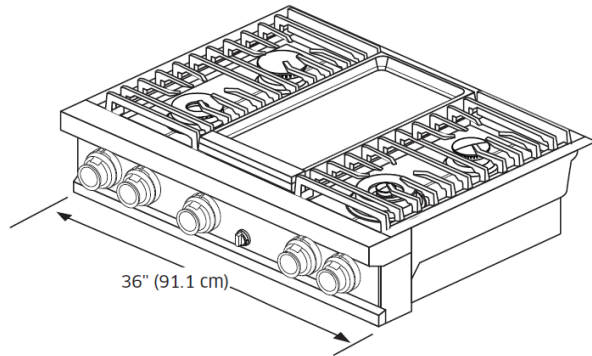

ACCESSORIES (INCLUDED)
Wok Ring
Brass Burner Caps
Black Burner Caps

BURNER PERFORMANCE	
Total Number of Cooktop Burners	4 (Brass)
Right Front (BTU)	22,000 Dual (Simmer)
Right Rear (BTU)	9,000 Stack Dual (Simmer)
Left Front (BTU)	18,000 Dual (Simmer)
Left Rear (BTU)	16,000 Dual (Simmer)
Sealed Burners	Yes
GRIDDLE PERFORMANCE	
Electric	1,400W
CONTROL FEATURES	
LED Knob Backlighting	Yes
LED Ambient Lighting	Yes
LED Control Button	Yes
Wi Fi Connect LED	Yes
Wi Fi Connect Button	Yes
Bluetooth Connect LED	Yes
Bluetooth Connect Button	Yes
ADDITIONAL FEATURES	
Re-Ignition	Yes
Oil Pan	Yes
INSTALLATION	
Gas Type	Natural Gas/Liquid Propane
High Altitude Available	Yes
Power Cord	Yes
TECHNICAL DETAILS	
Circuit Breaker (A)	15
Volts (V)	120
Frequency (Hz)	60
Energy Source	Gas and Electric
DIMENSIONS & WEIGHT	
Appliance Dimensions (H x W x D) (in.)	8" x 36" x 24"
Required Cutout Size (W x H) (in.)	7 3/4" x 36" x 24"
WARRANTY	
Limited, Parts and Labor	1 Year

DTT36M976
36-INCH GAS RANGETOP
 MODERNIST COLLECTION

APPLIANCE DIMENSIONS

Installed Rangetop - Side View

CABINET/COUNTERTOP DIMENSIONS

Product tolerances: $\pm 1/16$ " (± 1.6 mm) -0 unless otherwise noted.

	36"
A - Cutout Width	36" (91.4cm)

Cabinet/Countertop Dimensions - Front View

DTT36M976
36-INCH GAS RANGETOP
 MODERNIST COLLECTION

CABINET/COUNTERTOP CUTOUT DIMENSIONS

	36"
A - Cutout Width	36" (91.4cm)
B - Hole Offset	16 5/8" (42.2cm)