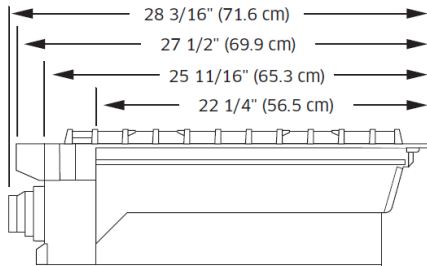

ACCESSORIES (INCLUDED)

- Wok Ring
- Brass Burner Caps
- Black Burner Caps

BURNER PERFORMANCE	
Total Number of Cooktop Burners	6 (Brass)
Left Front (BTU)	18,000 Dual (Simmer)
Left Rear (BTU)	16,000 Stack Dual (Simmer)
Center Front (BTU)	22,000 Dual (Simmer)
Center Rear (BTU)	9,000 Stack Dual (Simmer)
Right Front (BTU)	16,000 Stack Dual (Simmer)
Right Rear (BTU)	16,000 Stack Dual (Simmer)
Sealed Burners	Yes
GRIDDLE PERFORMANCE	
Electric	1,400W
CONTROL FEATURES	
LED Knob Backlighting	Yes
LED Ambient Lighting	Yes
LED Control Button	Yes
Wi Fi Connect LED	Yes
Wi Fi Connect Button	Yes
Bluetooth Connect LED	Yes
Bluetooth Connect Button	Yes
ADDITIONAL FEATURES	
Re-Ignition	Yes
Oil Pan	Yes
INSTALLATION	
Gas Type	Natural Gas/Liquid Propane
High Altitude Available	Yes
Power Cord	Yes
TECHNICAL DETAILS	
Circuit Breaker (A)	15
Volts (V)	120
Frequency (Hz)	60
Energy Source	Gas and Electric
DIMENSIONS & WEIGHT	
Appliance Dimensions (H x W x D) (in.)	8" x 48" x 24"
Required Cutout Size (W x H) (in.)	7 3/4" x 48" x 24"
WARRANTY	
Limited, Parts and Labor	1 Year

DTT48M976
48-INCH GAS RANGETOP
 MODERNIST COLLECTION

APPLIANCE DIMENSIONS

Installed Rangetop - Side View

CABINET/COUNTERTOP DIMENSIONS

Product tolerances: $\pm 1/16$ " (± 1.6 mm) -0 unless otherwise noted.

	48"
A - Cutout Width	48" (121.9cm)

Cabinet/Countertop Dimensions - Front View

DTT48M976
48-INCH GAS RANGETOP
 MODERNIST COLLECTION

CABINET/COUNTERTOP CUTOUT DIMENSIONS

48"	
A - Cutout Width	48" (121.9cm)
B - Hole Offset	20 13/16" (52.9cm)

CLEARANCE DIMENSIONS

48"	
A	48" (121.9cm)
B	48" (121.9cm)* 54" (137.2cm)**

48"
NOTE: All vertical clearances must be maintained for a minimum of 18" (457mm) above the cooking surface.