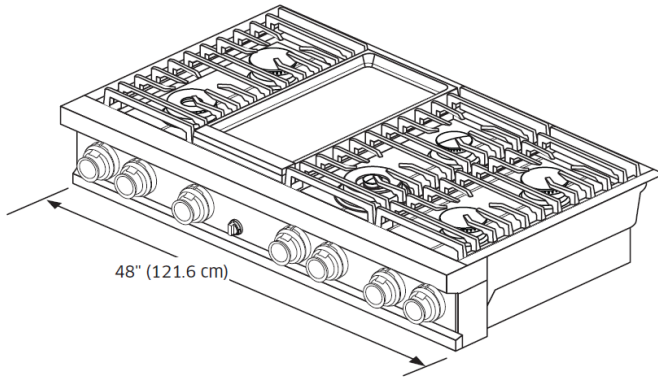

ACCESSORIES (INCLUDED)

- Wok Ring
- Brass Burner Caps
- Black Burner Caps

BURNER PERFORMANCE	
Total Number of Cooktop Burners	6 (Brass)
Left Front (BTU)	18,000 Dual (Simmer)
Left Rear (BTU)	16,000 Stack Dual (Simmer)
Center Front (BTU)	22,000 Dual (Simmer)
Center Rear (BTU)	9,000 Stack Dual (Simmer)
Right Front (BTU)	16,000 Stack Dual (Simmer)
Right Rear (BTU)	16,000 Stack Dual (Simmer)
Sealed Burners	Yes
GRIDDLE PERFORMANCE	
Electric	1,400W
CONTROL FEATURES	
LED Knob Backlighting	Yes
LED Ambient Lighting	Yes
LED Control Button	Yes
Wi Fi Connect LED	Yes
Wi Fi Connect Button	Yes
Bluetooth Connect LED	Yes
Bluetooth Connect Button	Yes
ADDITIONAL FEATURES	
Re-Ignition	Yes
Oil Pan	Yes
INSTALLATION	
Gas Type	Natural Gas/Liquid Propane
High Altitude Available	Yes
Power Cord	Yes
TECHNICAL DETAILS	
Circuit Breaker (A)	15
Volts (V)	120
Frequency (Hz)	60
Energy Source	Gas and Electric
DIMENSIONS & WEIGHT	
Appliance Dimensions (H x W x D) (in.)	8" x 48" x 24"
Required Cutout Size (W x H) (in.)	7 3/4" x 48" x 24"
WARRANTY	
Limited, Parts and Labor	1 Year

DTT48M976
48-INCH GAS RANGETOP
 MODERNIST COLLECTION

APPLIANCE DIMENSIONS

Installed Rangetop - Side View

CABINET/COUNTERTOP DIMENSIONS

Product tolerances: $\pm 1/16$ " (± 1.6 mm) -0 unless otherwise noted.

	48"
A - Cutout Width	48" (121.9cm)

Cabinet/Countertop Dimensions - Front View

DTT48M976
48-INCH GAS RANGETOP
 MODERNIST COLLECTION

CABINET/COUNTERTOP CUTOUT DIMENSIONS

48"	
A - Cutout Width	48" (121.9cm)
B - Hole Offset	20 13/16" (52.9cm)

CLEARANCE DIMENSIONS

48"	
A	48" (121.9cm)
B	48" (121.9cm)* 54" (137.2cm)**

48"
NOTE: All vertical clearances must be maintained for a minimum of 18" (457mm) above the cooking surface.