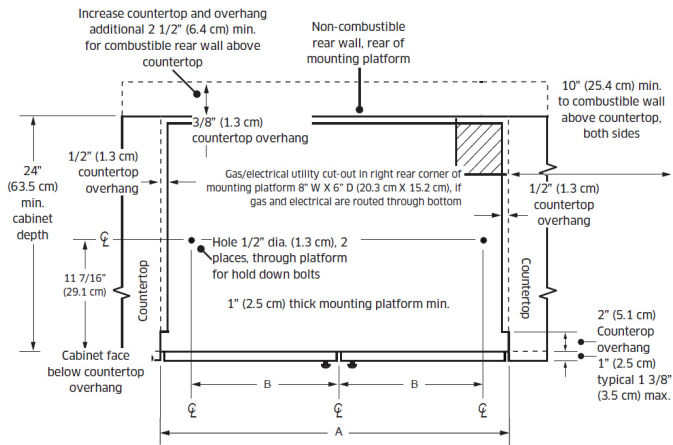

DTT48M976
48-INCH GAS RANGETOP
 MODERNIST COLLECTION

APPLIANCE DIMENSIONS

Installed Rangetop - Side View

CABINET/COUNTERTOP DIMENSIONS

Product tolerances: $\pm 1/16$ " (± 1.6 mm) -0 unless otherwise noted.

	48"
A - Cutout Width	48" (121.9cm)

Cabinet/Countertop Dimensions - Front View

DTT48M976
48-INCH GAS RANGETOP
 MODERNIST COLLECTION

CABINET/COUNTERTOP CUTOUT DIMENSIONS

48"	
A - Cutout Width	48" (121.9cm)
B - Hole Offset	20 13/16" (52.9cm)

CLEARANCE DIMENSIONS

48"	
A	48" (121.9cm)
B	48" (121.9cm)* 54" (137.2cm)**

48"
NOTE: All vertical clearances must be maintained for a minimum of 18" (457mm) above the cooking surface.