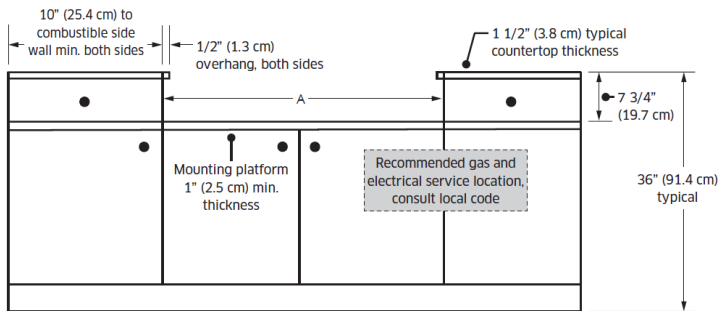

DTT48M976
48-INCH GAS RANGETOP
 MODERNIST COLLECTION

APPLIANCE DIMENSIONS

Installed Rangetop - Side View

CABINET/COUNTERTOP DIMENSIONS

Product tolerances: $\pm 1/16$ " (± 1.6 mm) -0 unless otherwise noted.

	48"
A - Cutout Width	48" (121.9cm)

Cabinet/Countertop Dimensions - Front View

DTT48M976
48-INCH GAS RANGETOP
 MODERNIST COLLECTION

CABINET/COUNTERTOP CUTOUT DIMENSIONS

48"	
A - Cutout Width	48" (121.9cm)
B - Hole Offset	20 13/16" (52.9cm)

CLEARANCE DIMENSIONS

48"	
A	48" (121.9cm)
B	48" (121.9cm)* 54" (137.2cm)**

48"
NOTE: All vertical clearances must be maintained for a minimum of 18" (457mm) above the cooking surface.