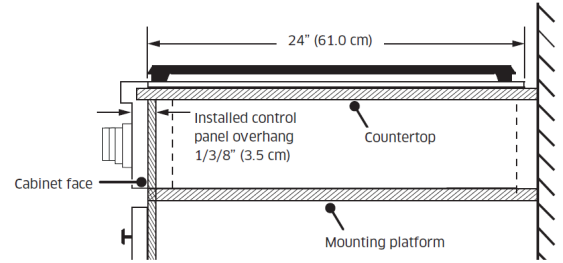

ACCESSORIES (INCLUDED)

- Wok Ring
- Brass Burner Caps
- Black Burner Caps

BURNER PERFORMANCE	
Total Number of Cooktop Burners	6 (Brass)
Left Front (BTU)	18,000 Dual (Simmer)
Left Rear (BTU)	16,000 Stack Dual (Simmer)
Center Front (BTU)	22,000 Dual (Simmer)
Center Rear (BTU)	9,000 Stack Dual (Simmer)
Right Front (BTU)	16,000 Stack Dual (Simmer)
Right Rear (BTU)	16,000 Stack Dual (Simmer)
Sealed Burners	Yes
GRIDDLE PERFORMANCE	
Electric	1,400W
CONTROL FEATURES	
LED Knob Backlighting	Yes
LED Ambient Lighting	Yes
LED Control Button	Yes
Wi Fi Connect LED	Yes
Wi Fi Connect Button	Yes
Bluetooth Connect LED	Yes
Bluetooth Connect Button	Yes
ADDITIONAL FEATURES	
Re-Ignition	Yes
Oil Pan	Yes
INSTALLATION	
Gas Type	Natural Gas/Liquid Propane
High Altitude Available	Yes
Power Cord	Yes
TECHNICAL DETAILS	
Circuit Breaker (A)	15
Volts (V)	120
Frequency (Hz)	60
Energy Source	Gas and Electric
DIMENSIONS & WEIGHT	
Appliance Dimensions (H x W x D) (in.)	8" x 48" x 24"
Required Cutout Size (W x H) (in.)	7 3/4" x 48" x 24"
WARRANTY	
Limited, Parts and Labor	1 Year

DTT48M976
48-INCH GAS RANGETOP
 MODERNIST COLLECTION

APPLIANCE DIMENSIONS

Installed Rangetop - Side View

CABINET/COUNTERTOP DIMENSIONS

Product tolerances: $\pm 1/16$ " (± 1.6 mm) -0 unless otherwise noted.

	48"
A - Cutout Width	48" (121.9cm)

Cabinet/Countertop Dimensions - Front View

DTT48M976
48-INCH GAS RANGETOP
 MODERNIST COLLECTION

CABINET/COUNTERTOP CUTOUT DIMENSIONS

48"	
A - Cutout Width	48" (121.9cm)
B - Hole Offset	20 13/16" (52.9cm)

CLEARANCE DIMENSIONS

48"	
A	48" (121.9cm)
B	48" (121.9cm)* 54" (137.2cm)**

48"
NOTE: All vertical clearances must be maintained for a minimum of 18" (457mm) above the cooking surface.