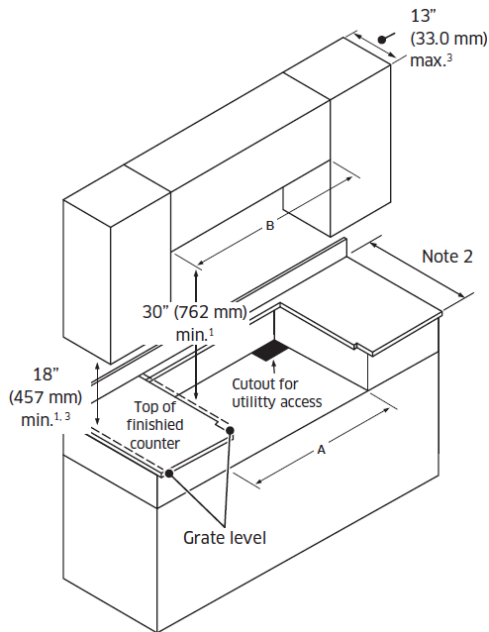

DTT48M976
48-INCH GAS RANGETOP
 MODERNIST COLLECTION

APPLIANCE DIMENSIONS

Installed Rangetop - Side View

CABINET/COUNTERTOP DIMENSIONS

Product tolerances: $\pm 1/16$ " (± 1.6 mm) -0 unless otherwise noted.

	48"
A - Cutout Width	48" (121.9cm)

Cabinet/Countertop Dimensions - Front View

DTT48M976
48-INCH GAS RANGETOP
 MODERNIST COLLECTION

CABINET/COUNTERTOP CUTOUT DIMENSIONS

48"	
A - Cutout Width	48" (121.9cm)
B - Hole Offset	20 13/16" (52.9cm)

CLEARANCE DIMENSIONS

48"	
A	48" (121.9cm)
B	48" (121.9cm)* 54" (137.2cm)**

48"
NOTE: All vertical clearances must be maintained for a minimum of 18" (457mm) above the cooking surface.