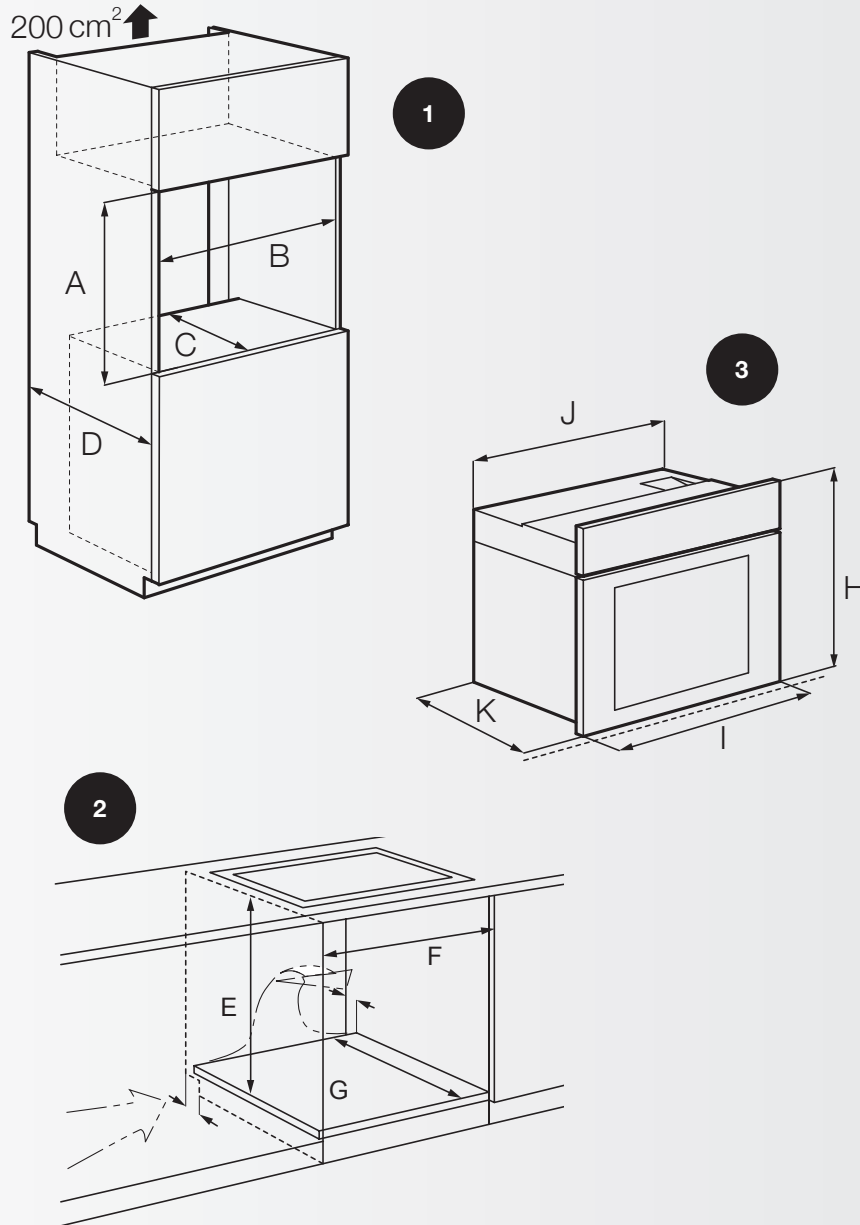

Halogen Light (1) provides full visibility to see in the back of the oven

Accessories

2 Chromed Wire Adjustable Shelves

1 Cake Tray with Grey Enamel

Element Specifications

Oven Power: 3500 W

Grill Power: 3100 W

Bottom Element Power: 1000 W

Top Element Power 1000W

Convection Element: 2400W

24" True-Convection Single Wall Oven

EI24EW35LS

Cutout & Product Dimensions

1) Cutout Dimensions

MODEL	EI24EW35LS
A. HEIGHT	23 1/4 (59.0)
B. WIDTH	22 (56.0)
C. DEPTH	20 7/8 (53.0)
D. CABINET DEPTH MIN.	23 1/4 (59.0)

All dimensions are in inches (cm).

2) Cutout Dimensions

E. HEIGHT	23 5/8 (60.0)
F. WIDTH MIN.	22 (56.0)
G. DEPTH MIN.	20 7/8 (53.0)

All dimensions are in inches (cm).

3) Product Dimensions

H. HEIGHT	23 3/8 (59.4)
I. WIDTH FRONT	23 3/8 (59.4)
J. WIDTH BACK	21 5/8 (54.8)
K. DEPTH	22 3/8 (56.7)