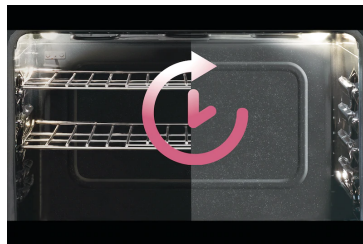

Steam Clean

A 30-minute light oven cleaning that's chemical-free, odor-free, and fast.

CERTIFICATIONS

Star-K® Certified (Sabbath Mode)