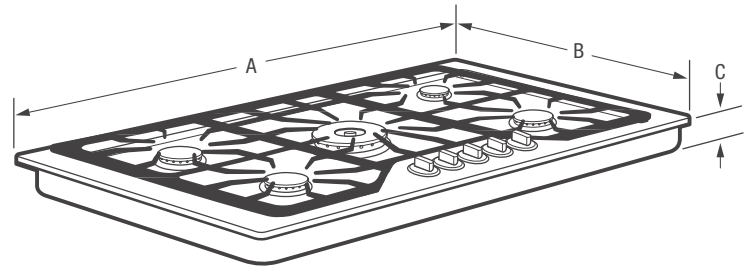

Features	
Controls	Express-Select*
Surface Type	Stainless Steel Recessed (S), Colour-Coordinated Recessed (W/B)
Sealed Gas Burners	Yes
Grates	Continuous Corner-To-Corner Cast Iron w/Black Matte Finish
Right Front Burner (BTU)	18,000
Right Rear Burner (BTU)	5,000
Left Front Burner (BTU)	12,000
Left Rear Burner (BTU)	9,500
Control Location	Front
Knob Colour	Stainless (S), Colour-Coordinated (W/B)
Knob Type	Cast Metal (S), Plastic (W/B)
Specifications	
Power Supply Connection Location	Right Rear
Gas Supply Connection Location	Right Rear
LP Gas Conversion Kit	Included
Voltage Rating	120V / 60 Hz / 15A
Amps @ 120 Volts	1.0
Minimum Circuit Required (Amps)	15
Approved for Electric Single Wall Oven Combination Installation¹	Yes
Shipping Weight (Approx.)	55 Lbs.

¹Cooktops are approved for installation above any of our Electric Single Wall Ovens.

NOTE: For planning purposes only. Always consult local and national electric and gas codes. Refer to Product Installation Guide for detailed installation instructions on the web at frigidaire.ca.

Product Dimensions		Cutout Dimensions	
A - Width	30"	Width (Min.) / (Max.)	28-1/4" / 28-5/8"
B - Depth	21-3/4"	Depth (Min.) / (Max.)	19-3/8" / 19-3/4"
C - Height	4-1/4"	Height	8"

Granite Countertop Installation Kit available.

Accessories information available on the web at frigidaire.ca