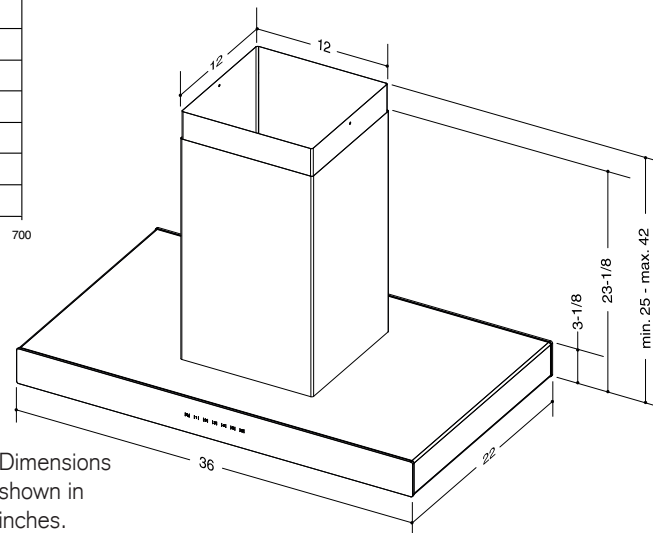

‡ If needed, ask a recommended installer to limit discharge to 300 CFM.

FEATURES	
Finish	430 Stainless Steel or Black Stainless Steel*
Cooktop Lighting	2 LED Modules - 120 V, 5.5 W
Grease Filters	Hybrid Baffle, Stainless Steel with Aluminum Mesh - Dishwasher Safe
OPTIONAL ACCESSORIES	
10' Flue Extension	AEICB3SB (Stainless Steel) or AEICB3BLS* (Black Stainless Steel)
Remote Control	ACR3
Decorative Glass Panels	Refer to Price List for options
MOUNTING HEIGHT	
30-in. to 36-in. from cooktop to bottom of hood	
LIMITED WARRANTY	
5-year 2-year (labor only) (See installation manual for full warranty text.)	
FOR INDOOR USE ONLY	

Dimensions shown in inches.

LARGEUR	INOX VERRE NOIR	INOX VERRE GRIS	INOX VERRE BLANC	INOX SANS VERRE	INOX NOIR VERRE NOIR	FILTRES À GRAISSSES (remplacement)
36 po	ICB3I36SBB	ICB3I36SBS	ICB3I36SBW	ICB3I36SBN	ICB3I36BLSB*	62053

Les dimensions indiquées sont en pouces.