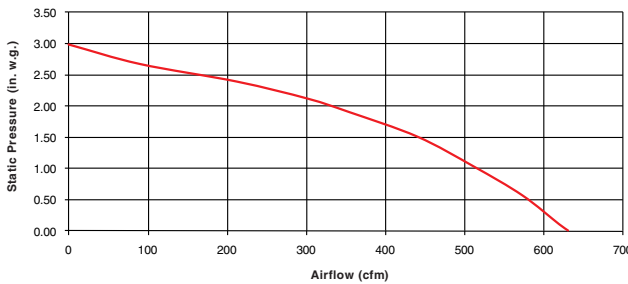

* Black Stainless Steel available only in Canada.

HVI-2100 CERTIFIED RATINGS comply with new testing technologies and procedures prescribed by the Home Ventilating Institute, for off-the-shelf products, as they are available to consumers. Product performance is rated at 0.1 in. static pressure, based on tests conducted in AMCA's state-of-the-art test laboratory. Sones are a measure of humanly-perceived loudness, based on laboratory measurements.