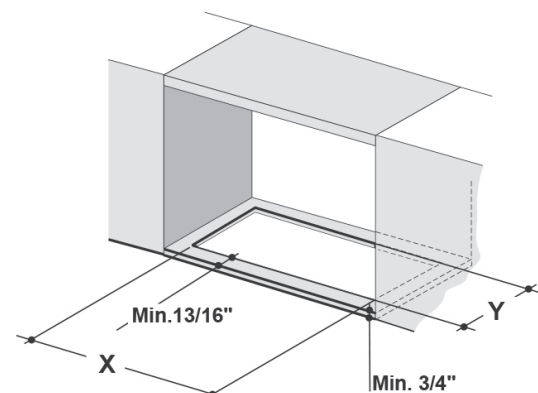

## DIMENSIONS

### 19 11/16" Deep Models - (20 11/16" deep with trim)

Index	Model #
A1	INPL3019SSNB-B
A2	INPL3619SSNB-B
A3	INPL4219SSNB-B
A4	INPL4819SSNB-B

### 22 11/16" Deep Models - (23 11/16" deep with trim)

Index	Model #
A1	INPL3622SSNB-B
A2	INPL4822SSNB-B

## Cut Out

Outside Hood Dimension	Model #	X	Y
30" x 19"	INPL3019SSNB-B	28-5/8"	19-7/8"
36" x 19"	INPL3619SSNB-B	34-3/4"	19-7/8"
36" x 22"	INPL3622SSNB-B	34-3/4"	22-7/8"
42" x 19"	INPL4219SSNB-B	40-3/4"	19-7/8"
48" x 19"	INPL4819SSNB-B	46-3/4"	19-7/8"
48" x 22"	INPL4822SSNB-B	46-3/4"	22-7/8"