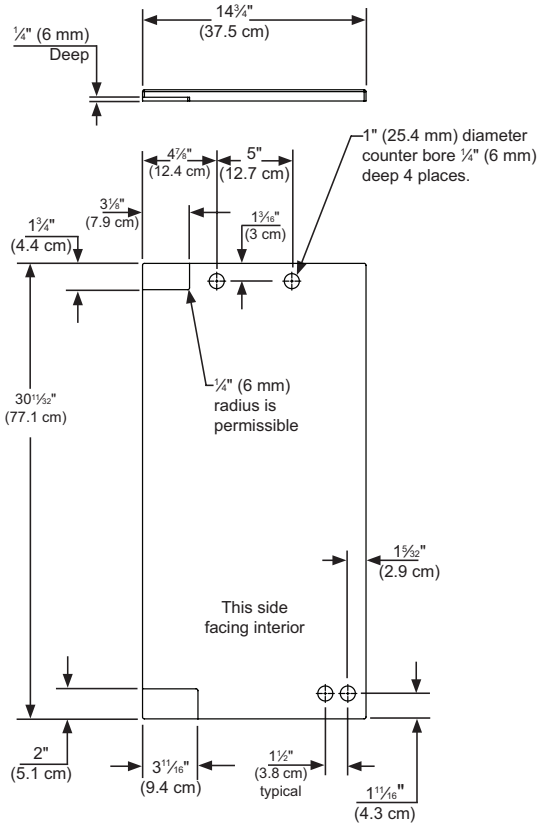

*Easy installation! No panel kit required. Consult your cabinet maker for overlay panel and handle options.

Product Dimensions

Panel Overlay Dimensions (Frame Door)

Rough-In Dimensions

A. Rough-In Width	15"	
B. Rough-In Height	Solid Door	34 to 35"
	Overlay Door	34 1/4 to 35 1/4"
C. Rough-In Depth	24"	

Product Dimensions

D. Width	14 7/8"	
E. Height	Solid Door	33 3/4" to 34 3/4"
	Overlay Door	34" to 35"
F. Depth	21 1/2"	
G. Depth to Front of Door	Solid Door	23 23/32"
	Overlay Door	22 7/8" Without Handle
H. Depth to Handle	25 21/32" (Stainless Steel)	
I. Depth with door at 90°	Solid Door	37 13/32"
	Overlay Door	37 1/2"

Product Features

Interior Cabinet Finish	Black
Capacity	Up to 24 wine bottles
Shelving System	Roller-Glide System
Shelf Fronts	Natural Maple
Other Storage	NA
Interior Lighting	White LED
Toe Grill Finish	Black
Hinge	Classic Hinge
Handle	Slim Designer Handle (Panel Overlay Does Not Include Handle)
Control Type	Intuit™
Temperature Range	40° to 65° F
Lock	No
Electrical Requirements	120V / 60Hz / 15A
Length of Power Cord	6'
Shipping Weight	125 lbs
Finishes	Stainless Steel, Overlay, Black
Vacation Mode	Yes
Agency Approvals	CSA

For comprehensive installation instructions, please visit www.marvelrefrigeration.com to access the owner's guide.

Panel Overlay Dimensions (Solid Door)

Left Hand Hinged Door
15" (38.1 cm) wide appliance