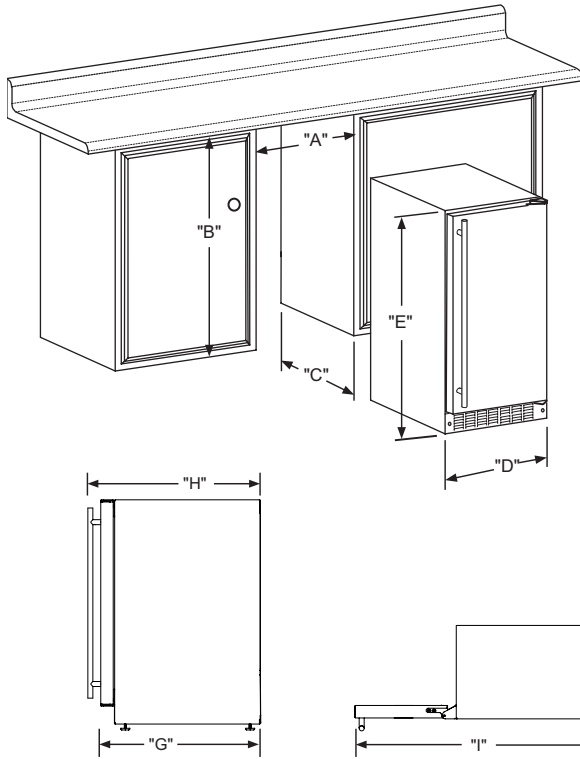

*Easy installation! No panel kit required. Consult your cabinet maker for overlay panel and handle options.

Product Dimensions

Panel Overlay Dimensions (Frame Door)

Rough-In Dimensions

A. Rough-In Width	15"	
B. Rough-In Height	Solid Door	34 to 35"
	Overlay Door	34 1/4 to 35 1/4"
C. Rough-In Depth	24"	

Product Dimensions

D. Width	14 7/8"	
E. Height	Solid Door	33 3/4" to 34 3/4"
	Overlay Door	34" to 35"
F. Depth	21 1/2"	
G. Depth to Front of Door	Solid Door	23 23/32"
	Overlay Door	22 7/8" Without Handle
H. Depth to Handle	25 21/32" (Stainless Steel)	
I. Depth with door at 90°	Solid Door	37 13/32"
	Overlay Door	37 1/2"