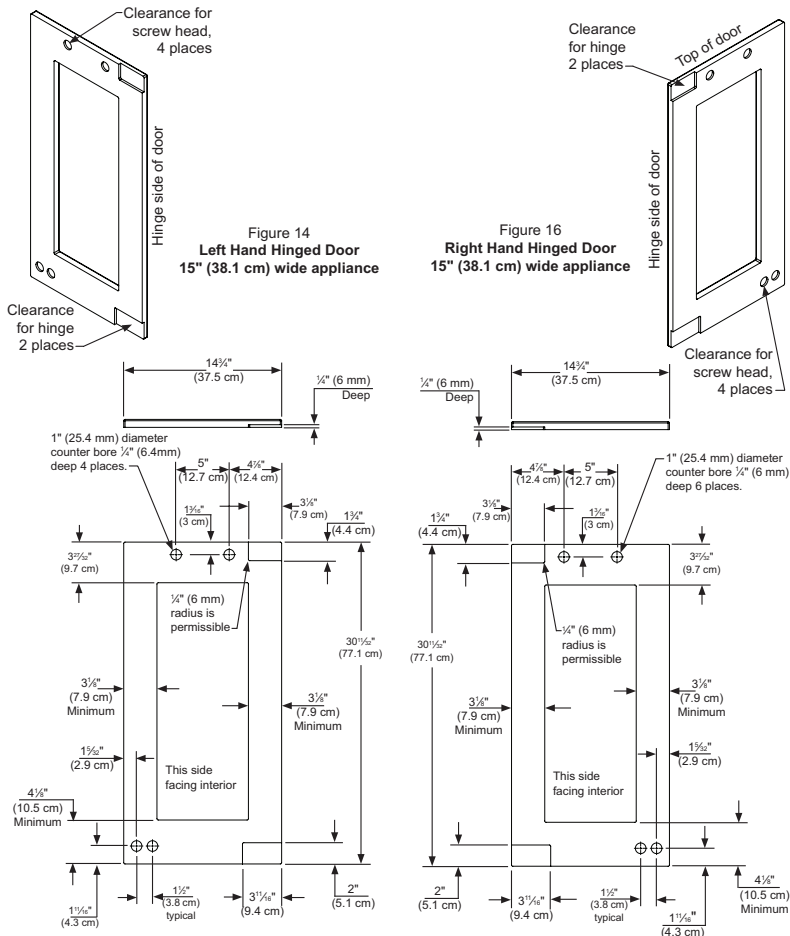

Finish Options

Stainless Steel Frame

Framed Overlay (Panel Ready)*

Solid Overlay (Panel Ready)*

Black Frame

Ordering Options

Stainless Frame, Glass Door, Right Hinge, Stainless Designer Handle	ML15WSG2RS
Stainless Frame, Glass Door, Left Hinge, Stainless Designer Handle	ML15WSG2LS
Smooth Black Frame, Glass Door, Right Hinge, Black Designer Handle	ML15WSG2RB
Smooth Black Frame, Glass Door, Left Hinge, Black Designer Handle	ML15WSG2LB
Panel-Ready Framed Glass Door, Integrated Right Hinge (Handle Not Included)*	ML15WSF3RP
Panel-Ready Framed Glass Door, Integrated Left Hinge (Handle Not Included)*	ML15WSF3LP
Panel-Ready Solid Overlay Door, Integrated Right Hinge (Handle Not Included)*	ML15WSP3RP
Panel-Ready Solid Overlay Door, Integrated Left Hinge (Handle Not Included)*	ML15WSP3LP

*Easy installation! No panel kit required. Consult your cabinet maker for overlay panel and handle options.

Product Dimensions

Panel Overlay Dimensions (Frame Door)

Rough-In Dimensions

A. Rough-In Width	15"	
B. Rough-In Height	Solid Door	34 to 35"
	Overlay Door	34 1/4 to 35 1/4"
C. Rough-In Depth	24"	

Product Dimensions

D. Width	14 7/8"	
E. Height	Solid Door	33 3/4" to 34 3/4"
	Overlay Door	34" to 35"
F. Depth	21 1/2"	
G. Depth to Front of Door	Solid Door	23 23/32"
	Overlay Door	22 7/8" Without Handle
H. Depth to Handle	25 21/32" (Stainless Steel)	
I. Depth with door at 90°	Solid Door	37 13/32"
	Overlay Door	37 1/2"

For comprehensive installation instructions, please visit www.marvelrefrigeration.com to access the owner's guide.

Panel Overlay Dimensions (Solid Door)

Left Hand Hinged Door
15" (38.1 cm) wide appliance