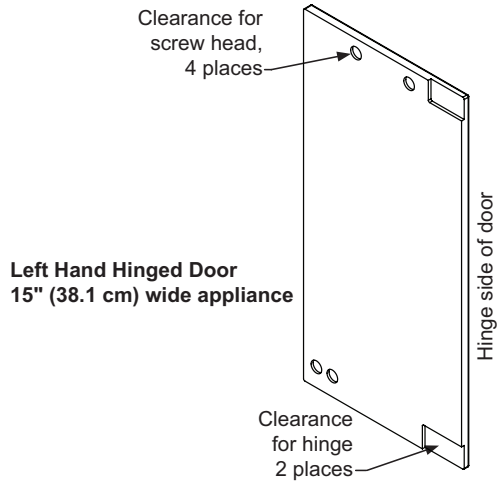

*Easy installation! No panel kit required. Consult your cabinet maker for overlay panel and handle options.

Product Dimensions

Panel Overlay Dimensions (Frame Door)

Rough-In Dimensions

A. Rough-In Width	15"	
B. Rough-In Height	Solid Door	34 to 35"
	Overlay Door	34 1/4 to 35 1/4"
C. Rough-In Depth	24"	

Product Dimensions

D. Width	14 7/8"	
E. Height	Solid Door	33 3/4" to 34 3/4"
	Overlay Door	34" to 35"
F. Depth	21 1/2"	
G. Depth to Front of Door	Solid Door	23 23/32"
	Overlay Door	22 7/8" Without Handle
H. Depth to Handle	25 21/32" (Stainless Steel)	
I. Depth with door at 90°	Solid Door	37 13/32"
	Overlay Door	37 1/2"

Product Features

Interior Cabinet Finish	Black
Capacity	Up to 24 wine bottles
Shelving System	Roller-Glide System
Shelf Fronts	Natural Maple
Other Storage	NA
Interior Lighting	White LED
Toe Grill Finish	Black
Hinge	Classic Hinge
Handle	Slim Designer Handle (Panel Overlay Does Not Include Handle)
Control Type	Intuit™
Temperature Range	40° to 65° F
Lock	No
Electrical Requirements	120V / 60Hz / 15A
Length of Power Cord	6'
Shipping Weight	125 lbs
Finishes	Stainless Steel, Overlay, Black
Vacation Mode	Yes
Agency Approvals	CSA

For comprehensive installation instructions, please visit www.marvelrefrigeration.com to access the owner's guide.

Panel Overlay Dimensions (Solid Door)

Left Hand Hinged Door
15" (38.1 cm) wide appliance