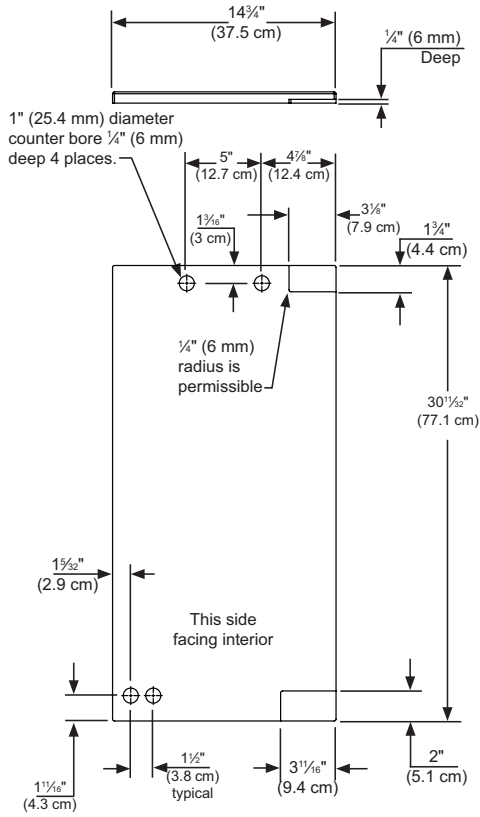

*Easy installation! No panel kit required. Consult your cabinet maker for overlay panel and handle options.

Product Dimensions

Panel Overlay Dimensions (Frame Door)

Rough-In Dimensions

A. Rough-In Width	15"	
B. Rough-In Height	Solid Door	34 to 35"
	Overlay Door	34 1/4 to 35 1/4"
C. Rough-In Depth	24"	

Product Dimensions

D. Width	14 7/8"	
E. Height	Solid Door	33 3/4" to 34 3/4"
	Overlay Door	34" to 35"
F. Depth	21 1/2"	
G. Depth to Front of Door	Solid Door	23 23/32"
	Overlay Door	22 7/8" Without Handle
H. Depth to Handle	25 21/32" (Stainless Steel)	
I. Depth with door at 90°	Solid Door	37 13/32"
	Overlay Door	37 1/2"

Product Features

Interior Cabinet Finish	Black
Capacity	Up to 24 wine bottles
Shelving System	Roller-Glide System
Shelf Fronts	Natural Maple
Other Storage	NA
Interior Lighting	White LED
Toe Grill Finish	Black
Hinge	Classic Hinge
Handle	Slim Designer Handle (Panel Overlay Does Not Include Handle)
Control Type	Intuit™
Temperature Range	40° to 65° F
Lock	No
Electrical Requirements	120V / 60Hz / 15A
Length of Power Cord	6'
Shipping Weight	125 lbs
Finishes	Stainless Steel, Overlay, Black
Vacation Mode	Yes
Agency Approvals	CSA

For comprehensive installation instructions, please visit www.marvelrefrigeration.com to access the owner's guide.

Panel Overlay Dimensions (Solid Door)

Left Hand Hinged Door
15" (38.1 cm) wide appliance