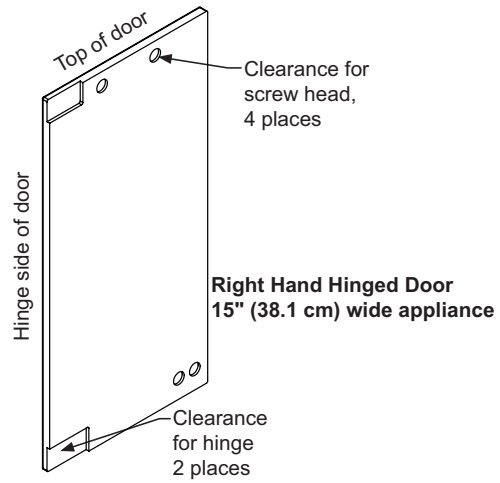

*Easy installation! No panel kit required. Consult your cabinet maker for overlay panel and handle options.

Product Dimensions

Panel Overlay Dimensions (Frame Door)

Rough-In Dimensions

A. Rough-In Width	15"	
B. Rough-In Height	Solid Door	34 to 35"
	Overlay Door	34 1/4 to 35 1/4"
C. Rough-In Depth	24"	

Product Dimensions

D. Width	14 7/8"	
E. Height	Solid Door	33 3/4" to 34 3/4"
	Overlay Door	34" to 35"
F. Depth	21 1/2"	
G. Depth to Front of Door	Solid Door	23 23/32"
	Overlay Door	22 7/8" Without Handle
H. Depth to Handle	25 21/32" (Stainless Steel)	
I. Depth with door at 90°	Solid Door	37 13/32"
	Overlay Door	37 1/2"

Product Features

Interior Cabinet Finish	Black
Capacity	Up to 24 wine bottles
Shelving System	Roller-Glide System
Shelf Fronts	Natural Maple
Other Storage	NA
Interior Lighting	White LED
Toe Grill Finish	Black
Hinge	Classic Hinge
Handle	Slim Designer Handle (Panel Overlay Does Not Include Handle)
Control Type	Intuit™
Temperature Range	40° to 65° F
Lock	No
Electrical Requirements	120V / 60Hz / 15A
Length of Power Cord	6'
Shipping Weight	125 lbs
Finishes	Stainless Steel, Overlay, Black
Vacation Mode	Yes
Agency Approvals	CSA

For comprehensive installation instructions, please visit www.marvelrefrigeration.com to access the owner's guide.

Panel Overlay Dimensions (Solid Door)

Left Hand Hinged Door
15" (38.1 cm) wide appliance