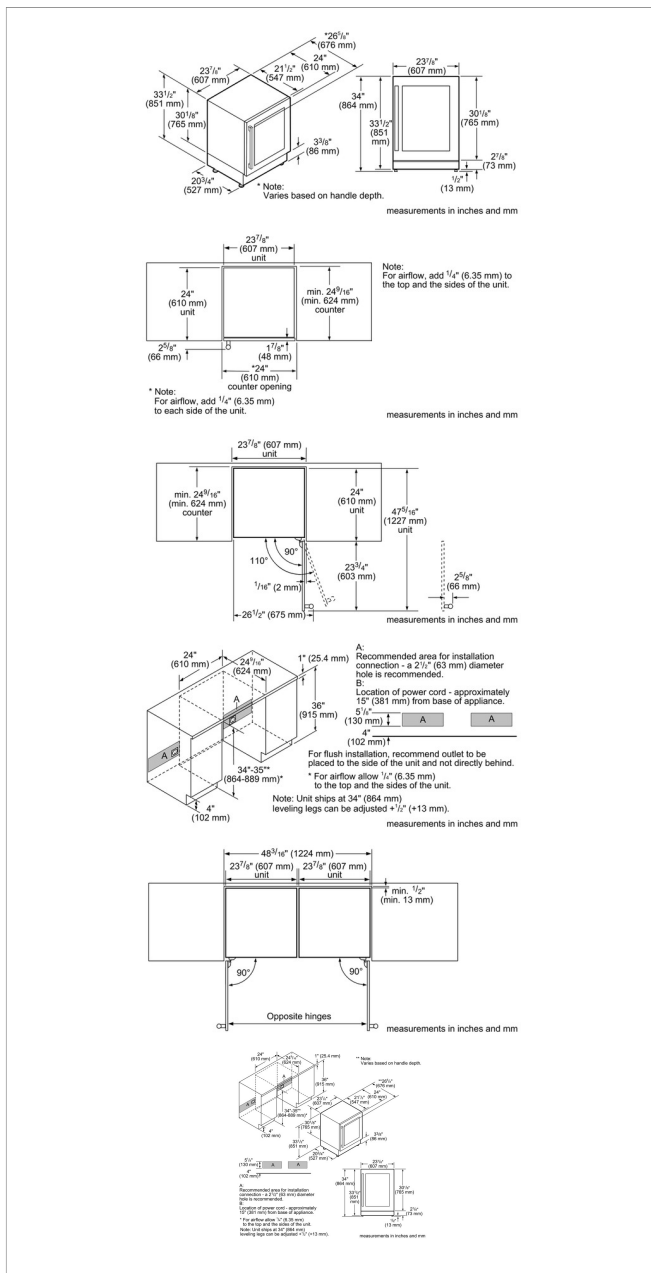

24" Glass Door Wine Reserve T24UW810LS

Product Features

- Number of temperature zones: 1
- Range of temperature (°C): 4-18
- Eco Mode: Yes
- Carbon Air Filter: No
- Presenter Lighting: Yes
- Presenter Shelf: No
- Type of Glass Door: 1 glass panel
- Number of adjustable shelves: 0
- Number of shelves: 5
- Bottles per Shelf: 7
- Door hinge: Left
- Shelf Material - Refrigerator: wood
- Reversible Door Hinge: No

Consumption and connection features

- UPC code: 825225921288
- Color / Material housing: Black
- Colour.Material door: Stainless steel
- Panel ready: Not applicable
- Installation Type: N/A
- Silence level (dBA):
- Watts (W): 150
- Current (A): 15
- Volts (V): 115
- Frequency (Hz): 60
- Energy consumption per Year (kWh/a) winecooler:
- Approval certificates: CUL, UL
- Power cord length (in): 64"
- Plug type: 120V-3 prong
- Required cutout size (HxWxD) (in): 35" x 24" x 24"
- Appliance Width (in): 23 7/8"
- Height (in): 34"
- Depth (in): 24"
- Capacity in 0.75l (bordeaux bottles): 41
- Total unit gross capacity (cu. ft.) - AHAM:
- Product packaging dimensions (HxWxD) (in): 36.99 x 25.99 x 29.99
- Net weight (lbs): 185
- Gross weight (lbs): 205

2016-06-14