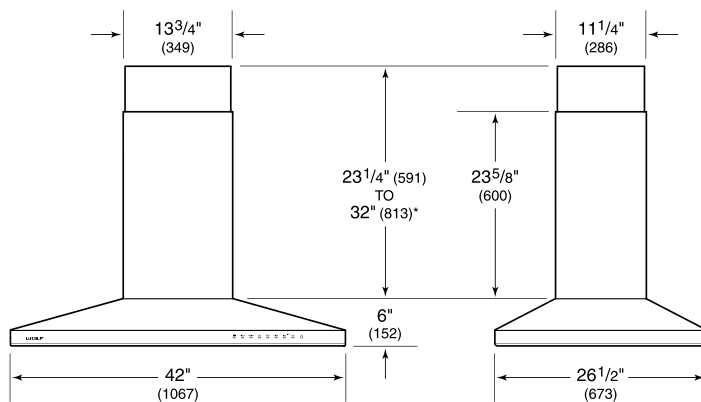

BLOWER OPTIONS

- 300 CFM Internal
- 600 CFM Internal
- 600 CFM Inline
- 600 CFM Remote

PRODUCT SPECIFICATIONS

Model	VI42S
Dimensions	42"W x 6"H x 26 1/2"D
Weight	110 lb
Electrical Supply	110/120 VAC, 60 Hz
Electrical Service	15 amp dedicated circuit
Discharge Location	Vertical
Discharge Dimensions	6" Round
Bottom of Hood to Countertop	24" to 36"

ELECTRICAL

DIMENSIONS

*46 1/4" (1175) to 55" (1397) with accessory flue extension.