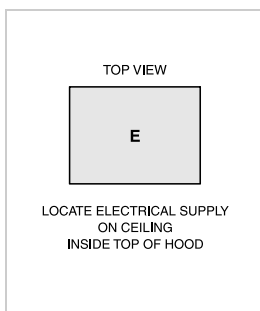

PRODUCT SPECIFICATIONS

Model	VI42S
Dimensions	42"W x 6"H x 26 1/2"D
Weight	110 lb
Electrical Supply	110/120 VAC, 60 Hz
Electrical Service	15 amp dedicated circuit
Discharge Location	Vertical
Discharge Dimensions	6" Round
Bottom of Hood to Countertop	24" to 36"

ELECTRICAL