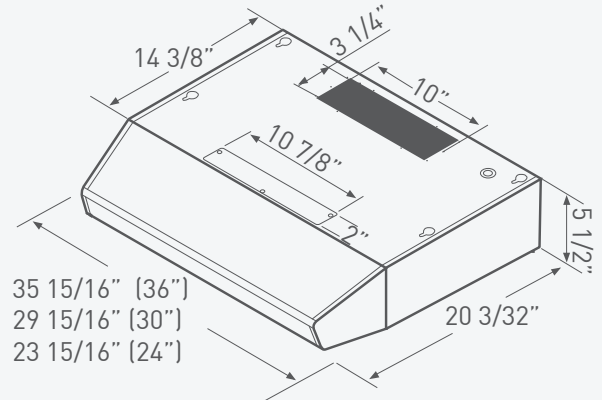

ESSENTIALS

BREEZE I

UNDER CABINET

MODEL	AK1124	AK1100	AK1136
SIZE	24"	30"	36"
NET WIDTH	23 15/16"	29 15/16"	35 15/16"
PERFORMANCE			
Internal Blower	150 - 250 CFM	150 - 250 CFM	150 - 250 CFM
Internal Blower Sones	1.8 - 3.5	1.8 - 3.5	1.8 - 3.5
COLOR			
Black, Bisque, White, Stainless Steel	W, SS	B, Q, W, SS	B, Q, W, SS
FEATURES			
Controls	Mechanical Slide	Mechanical Slide	Mechanical Slide
Speed Levels	3	3	3
Auto Delay-Off	No	No	No
Lighting	Halogen, 35W x 2	Halogen, 35W x 2	Halogen, 35W x 2
Dual-Level Lighting	Yes	Yes	Yes
Filters	Aluminum Mesh x 2	Aluminum Mesh x 2	Aluminum Mesh x 2
Recirculating	Yes	Yes	Yes
Duct Cover Extension	NA	NA	NA
DUCT SPECIFICATIONS			
Internal Blower - Vertical	3 1/4" x 10"	3 1/4" x 10"	3 1/4" x 10"
Internal Blower - Horizontal	3 1/4" x 10"	3 1/4" x 10"	3 1/4" x 10"
AC INPUT	120V - 60Hz	120V - 60Hz	120V - 60Hz
AC POWER	Max. 142W, 1.2 Amps	Max. 142W, 1.2 Amps	Max. 142W, 1.2 Amps
OPTIONAL ACCESSORIES			
Recirculating Kit	OAK11-21001	OAK11-21001	OAK11-21001
Mounting Heights	Min. height 24" from cooking surface. Hood mounted 60" from floor.	Max. height 32" from cooking surface. Hood mounted 68" from floor.	