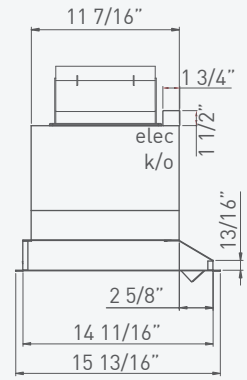

ESSENTIALS OUTDOOR

Top

Front

Side

WILLOW

POWER PACK

MODEL	AK8800AS	AK8800AG
SIZE	29"	29"
NET WIDTH	29 13/16"	29 13/16"
PERFORMANCE		
Dual Internal Blower	500 - 1000 CFM	500 - 1000 CFM
Sones	3.5 - 8	3.5 - 8
COLOR		
Stainless Steel	SS	Gray Powder Coated
FEATURES		
Marine Grade Controls	Rocker switch	Rocker switch
Speed Levels	2	2
Auto Delay-Off	No	No
Lighting	Halogen, 35W x 2	Halogen, 35W x 2
Dual-Level Lighting	No	No
Filters	Baffle x 2	Baffle x 2
Recirculating Option	No	No
High Quality Stainless Steel	304S	NA
DUCT SPECIFICATIONS		
Vertical	8"	8"
AC INPUT	120V - 60Hz	120V - 60Hz
AC POWER		
Hood Only	Max 710W, 6 Amps	Max 710W, 6 Amps
OPTIONAL ACCESSORIES		
Liner, 36"	AK0886AS	AK0886AS
Liner, 42"	AK0882AS	AK0882AS
Liner, 48"	AK0888AS	AK0888AS
Liner, 54"	AK0884AS	AK0884AS
Liner, 60"	AK0880AS	AK0880AS

Mounting Heights

Min. height 30" from cooking surface.

Max. height 36" from cooking surface.