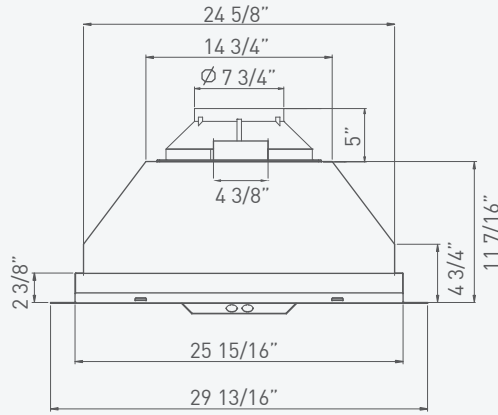

ESSENTIALS OUTDOOR

Top

Front

Side

WILLOW

POWER PACK

MODEL	AK8800AS	AK8800AG
SIZE	29"	29"
NET WIDTH	29 13/16"	29 13/16"
PERFORMANCE		
Dual Internal Blower	500 - 1000 CFM	500 - 1000 CFM
Sones	3.5 - 8	3.5 - 8
COLOR		
Stainless Steel	SS	Gray Powder Coated
FEATURES		
Marine Grade Controls	Rocker switch	Rocker switch
Speed Levels	2	2
Auto Delay-Off	No	No
Lighting	Halogen, 35W x 2	Halogen, 35W x 2
Dual-Level Lighting	No	No
Filters	Baffle x 2	Baffle x 2
Recirculating Option	No	No
High Quality Stainless Steel	304S	NA
DUCT SPECIFICATIONS		
Vertical	8"	8"
AC INPUT	120V - 60Hz	120V - 60Hz
AC POWER		
Hood Only	Max 710W, 6 Amps	Max 710W, 6 Amps
OPTIONAL ACCESSORIES		
Liner, 36"	AK0886AS	AK0886AS
Liner, 42"	AK0882AS	AK0882AS
Liner, 48"	AK0888AS	AK0888AS
Liner, 54"	AK0884AS	AK0884AS
Liner, 60"	AK0880AS	AK0880AS

Mounting Heights

Min. height 30" from cooking surface.

Max. height 36" from cooking surface.