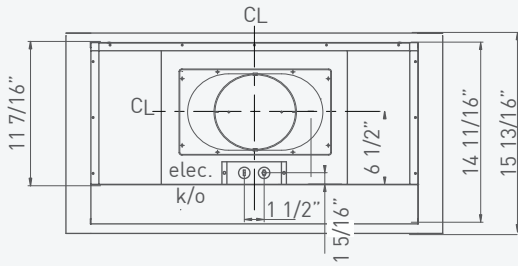

ESSENTIALS OUTDOOR

Top

Front

Side

WILLOW

POWER PACK

MODEL	AK8800AS	AK8800AG
SIZE	29"	29"
NET WIDTH	29 13/16"	29 13/16"
PERFORMANCE		
Dual Internal Blower	500 - 1000 CFM	500 - 1000 CFM
Sones	3.5 - 8	3.5 - 8
COLOR		
Stainless Steel	SS	Gray Powder Coated
FEATURES		
Marine Grade Controls	Rocker switch	Rocker switch
Speed Levels	2	2
Auto Delay-Off	No	No
Lighting	Halogen, 35W x 2	Halogen, 35W x 2
Dual-Level Lighting	No	No
Filters	Baffle x 2	Baffle x 2
Recirculating Option	No	No
High Quality Stainless Steel	304S	NA
DUCT SPECIFICATIONS		
Vertical	8"	8"
AC INPUT	120V - 60Hz	120V - 60Hz
AC POWER		
Hood Only	Max 710W, 6 Amps	Max 710W, 6 Amps
OPTIONAL ACCESSORIES		
Liner, 36"	AK0886AS	AK0886AS
Liner, 42"	AK0882AS	AK0882AS
Liner, 48"	AK0888AS	AK0888AS
Liner, 54"	AK0884AS	AK0884AS
Liner, 60"	AK0880AS	AK0880AS

Mounting Heights

Min. height 30" from cooking surface.

Max. height 36" from cooking surface.