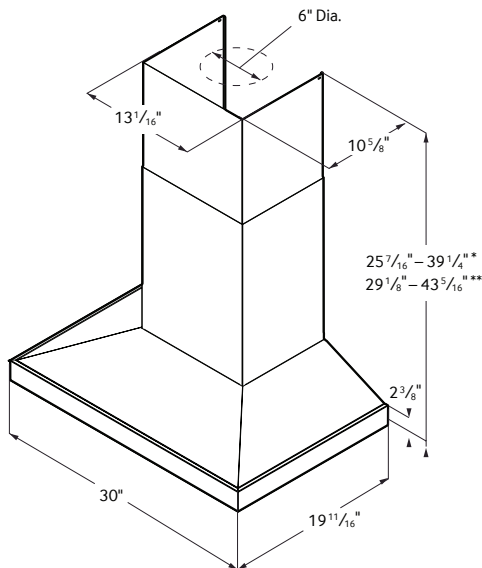

Dimensions and Clearance

- For Vented Installation
- ** For Non-Vented Recirculating Installation

Total Power

220W

Power Source

120V / 60 Hz / 15A

Range Hood

- 30" Stainless Steel Chimney Hood
- Vent Fan: 390 CFM (600 CFM Optional)
- Front-Centered, Touch Control
- 4 Fan Speeds: 3 Step, 1 Booster
- 74 dBA (10.8 sonnes) Noise Level
- Hood Connectivity Control
- Bluetooth® On/Off Control
- Mobile Monitoring: Fan Speed, Lighting On/Off, Power Control
- Removable Baffle Filter
- LED Lighting

Warranty

One (1) Year All Parts and Labor

Product Dimensions & Weight (WxHxD)

Outside (Max) Hood Dimensions:

30" x 25⁷/₁₆" x 19¹¹/₁₆"

Weight: 44.1 lbs

Shipping Dimensions & Weight (WxHxD)

Dimensions:

34¹/₄" x 26¹/₂" x 18¹/₁₆"

Weight: 56.7 lbs

Color

Stainless Steel

Model

NK30K7000WS/A2

UPC Code

887276245263

Black Stainless Steel

NK30K7000WG/A2

887276245256

Hood Extension Kit (Optional)

NK-AE705PWS

NK-AE705PWG

Recirculation Kit (Optional)

NK-AF030FNB

Charcoal Filter

NK-AR050FNB