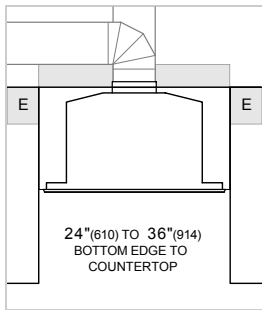

For local dealer information, visit subzero-wolf.com/locator.

BLOWER OPTIONS

- 300 CFM Internal
- 600 CFM Internal

OPENING DIMENSIONS

PRODUCT SPECIFICATIONS

Model	VU30S
Dimensions	27 5/8"W x 13 3/4"H x 11 3/4"D
Weight	45 lbs
Electrical Supply	110/120 VAC, 60 Hz
Electrical Service	15 amp dedicated circuit
Discharge Location	Vertical
Discharge Dimensions	6" Round
Bottom of Hood to Countertop	24" to 36"
Receptacle	3-prong grounding-type

ELECTRICAL

NOTE: Dimensions in parenthesis are in millimeters unless otherwise specified

DIMENSIONS