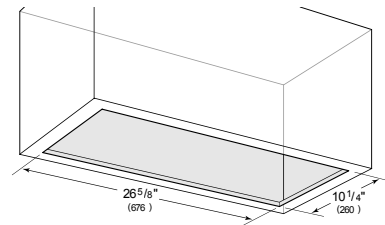

For local dealer information, visit subzero-wolf.com/locator.

BLOWER OPTIONS

- 300 CFM Internal
- 600 CFM Internal

OPENING DIMENSIONS

PRODUCT SPECIFICATIONS

Model	VU30S
Dimensions	27 5/8"W x 13 3/4"H x 11 3/4"D
Weight	45 lbs
Electrical Supply	110/120 VAC, 60 Hz
Electrical Service	15 amp dedicated circuit
Discharge Location	Vertical
Discharge Dimensions	6" Round
Bottom of Hood to Countertop	24" to 36"
Receptacle	3-prong grounding-type

ELECTRICAL

NOTE: Dimensions in parenthesis are in millimeters unless otherwise specified

DIMENSIONS